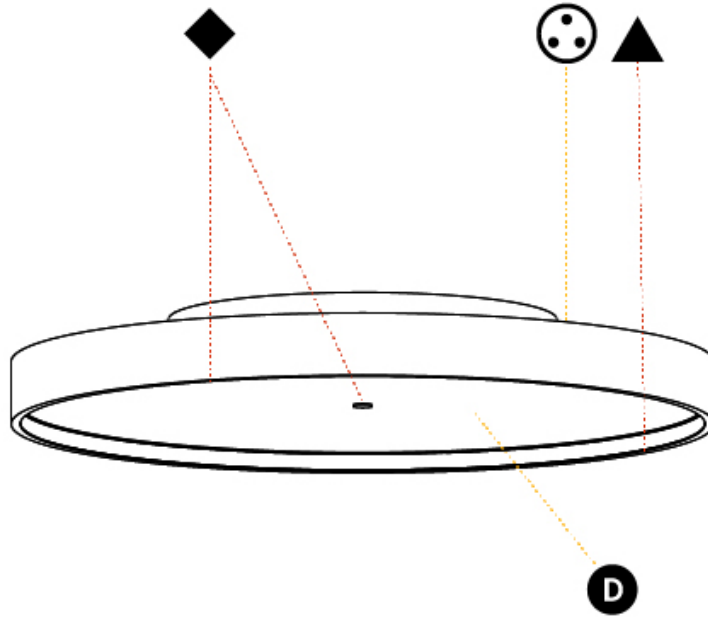

SIGN DIVA KORONA SURFACE

A3D097-

PROJECT
TYPE
SPECIFIER
QUANTITY
DATE