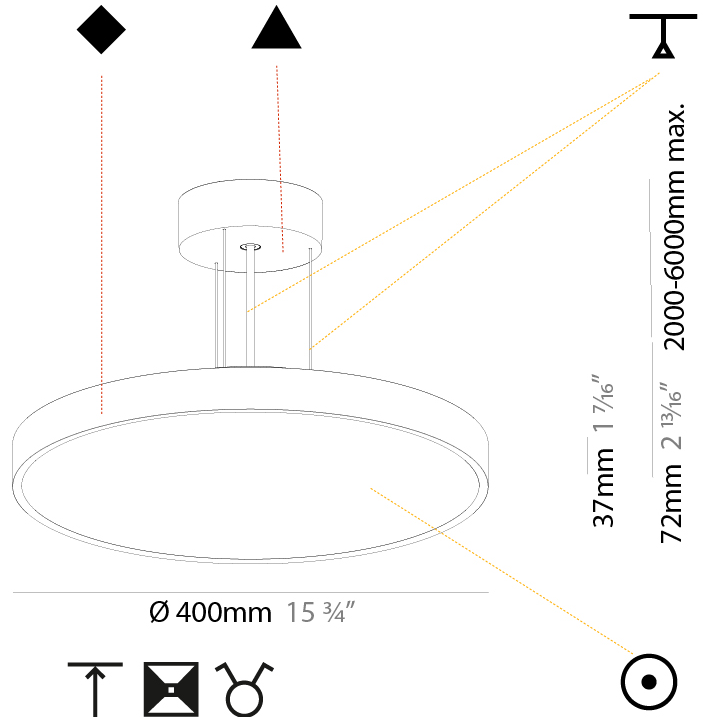

GENERAL

Series: Sign Diva
Subseries: Sign Diva
Brand: Prolicht
Division: Architectural
Mounting Type: Suspension
Mounting Location: Ceiling
Subcategory: Pendant

PHYSICAL

Shape: Round
Diameter (mm): 400
Diameter (in): 15 3/4
Height (mm): 72
Height (in): 2 13/16
Max. Overall Height (mm): 2072
Max. Overall Height (in): 81 9/16
Light Distribution: Direct / Indirect
Weight (kg): 3.398
Weight (lbs): 7.49

Diffuser: PMMA - Opal / Micro-Prism / Sparkling Secret / Vintage Industrial with Shine Ring

Fixture Finish: SSR / BKV / CWI / CRY / HAB / UFT / ITA / RUA / FTG / MYG / LOD / PUS / FRO / FUP / KIA / POP / BLS / SPG / MEY / GOH / GUM / CHC / COM / ABZ / JAG / OBR / MOS / ROR

Fixture Material: Extruded Aluminum / Steel

Cable Details: 2000mm or 6000mm Transparent Cable

ELECTRICAL

Lamp Type: LED (Zhaga Standard)
Input Wattage (W): 34.1
Total Output Wattage (W): 16 / 12
Dimming: Tri-Mode (Non-Dimming and Phase Dimming (120Vac only) and 0-10V Dimming)
Driver Included: Yes
Driver Location: Integrated
Driver Type: Constant Current - Universal
Driver Class: Class 2
Input Voltage (V): 120 - 277
Constant Current (MA): 500

LED

Color Temperature (°K): 2700 / 3000 / 3500 / 4000
Max. Delivered Lumen (lm): 2676 / 2651 / 2681 / 2736
CRI: >90 CRI
Lamp Life (hrs): 50000

OPTICAL

RATINGS AND CERTIFICATIONS

Certified By: Certified for North American Standards
IP rating: IP20