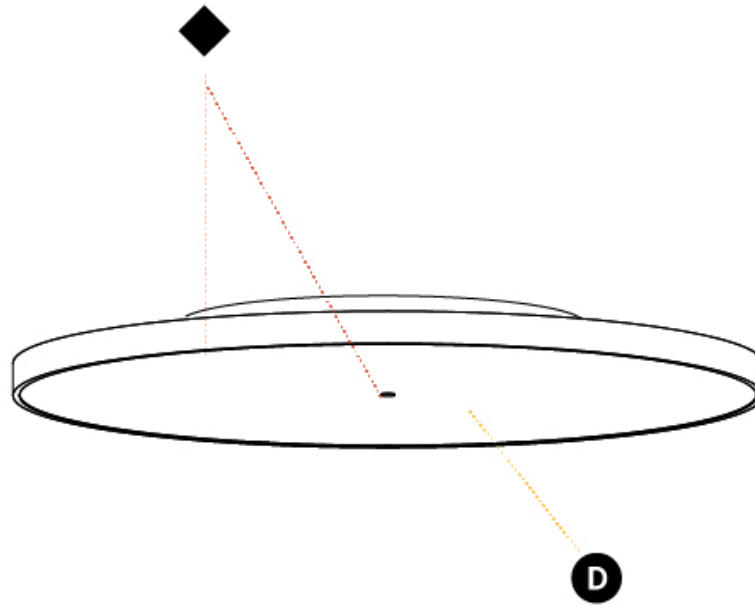

A3D093-

PROJECT	_____
TYPE	_____
SPECIFIER	_____
QUANTITY	_____
DATE	_____