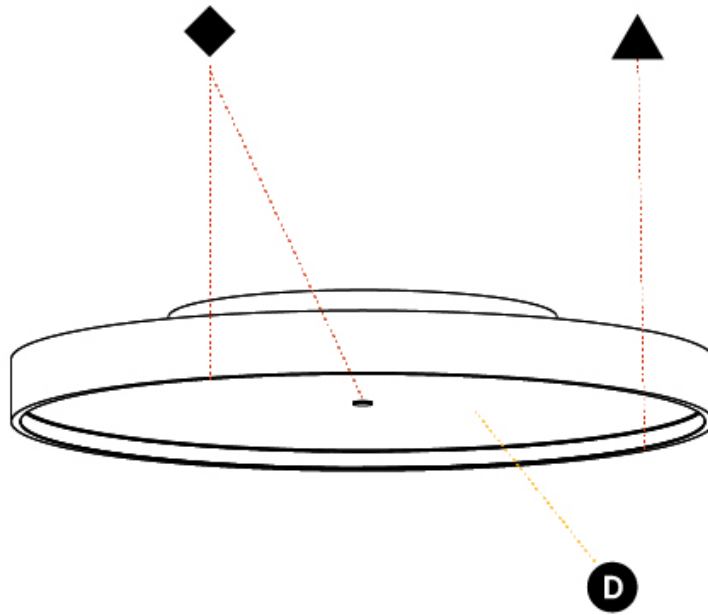

SIGN DIVA KORONA SURFACE

A3D102-

PROJECT	_____
TYPE	_____
SPECIFIER	_____
QUANTITY	_____
DATE	_____