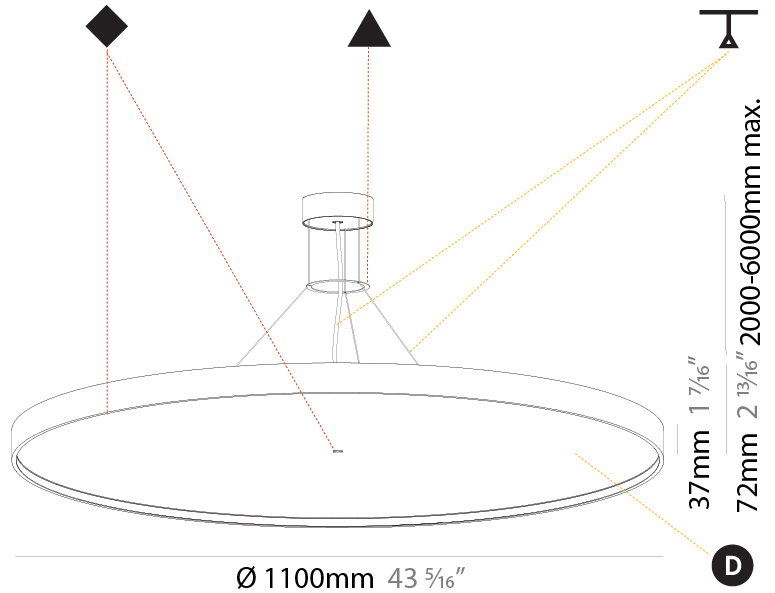

GENERAL

Series: Sign Diva
Subseries: Sign Diva
Brand: Prolicht
Division: Architectural
Mounting Type: Suspension
Mounting Location: Ceiling
Subcategory: Pendant

PHYSICAL

Shape: Round
Diameter (mm): 1100
Diameter (in): 43 ⁵/₁₆"
Height (mm): 72
Height (in): 2 ¹³/₁₆"
Light Distribution: Direct / Indirect
Weight (kg): 20.78
Weight (lbs): 45.81
Diffuser: PMMA - Opal / Micro-Prism / Sparkling Secret / Vintage Industrial
Fixture Finish: SSR / BKV / CWI / CRY / HAB / UFT / ITA / RUA / FTG / MYG / LOD / PUS / FRO / FUP / KIA / POP / BLS / SPG / MEY / GOH / GUM / CHC / COM / ABZ / JAG / OBR / MOS / ROR
Fixture Material: Extruded Aluminum / Steel
Cable Details: 2,000mm/78 3/4" or 6,000mm/236 1/4" Transparent Cable

ELECTRICAL

Lamp Type: LED (Zhaga Standard)
Input Wattage (W): 169.4 / 28.6
Total Output Wattage (W): 135 / 24
Dimming: Tri-Mode (Non-Dimming and Phase Dimming (120Vac only) and 0-10V Dimming)
Driver Included: Yes
Driver Location: Integrated
Driver Type: Constant Current - Universal
Driver Class: Class 2
Input Voltage (V): 120 - 277
Constant Current (MA): 600 / 350

LED

Color Temperature (*K): 2700 / 3000 / 3500 / 4000
Max. Delivered Lumen (lm): 20030 / 20610 / 21050 / 21480
CRI: >90 CRI
Lamp Life (hrs): 50000

OPTICAL

RATINGS AND CERTIFICATIONS

Certified By: Certified for North American Standards
IP rating: IP20