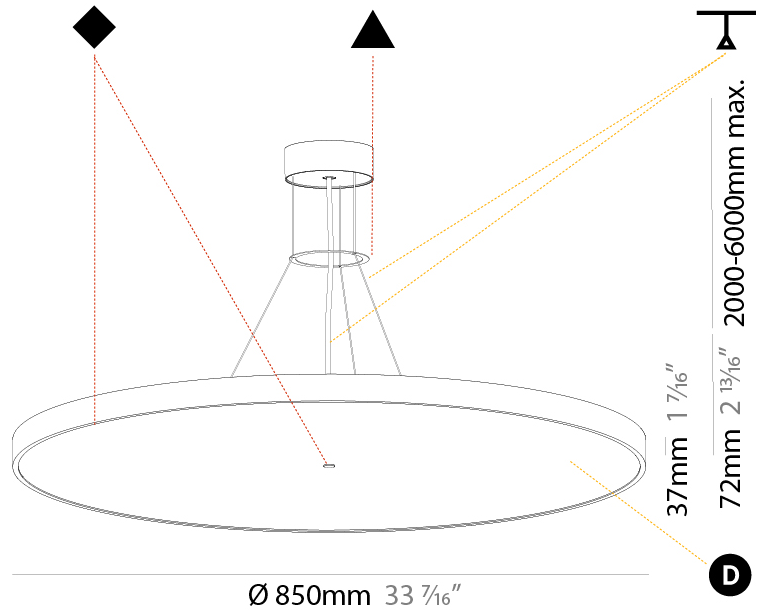

GENERAL

Series: Sign Diva
Subseries: Sign Diva
Brand: Prolicht
Division: Architectural
Mounting Type: Suspension
Mounting Location: Ceiling
Subcategory: Pendant

PHYSICAL

Shape: Round
Diameter (mm): 850
Diameter (in): 33 ⁷/₁₆"
Height (mm): 72
Height (in): 2 ¹³/₁₆"
Max. Overall Height (mm): 6072
Max. Overall Height (in): 239 ⁷/₁₆"
Light Distribution: Direct
Weight (kg): 14.005
Weight (lbs): 30.88
Diffuser: PMMA - Opal / Micro-Prism / Sparkling Secret / Vintage Industrial
Fixture Finish: SSR / BKV / CWI / CRY / HAB / UFT / ITA / RUA / FTG / MYG / LOD / PUS / FRO / FUP / KIA / POP / BLS / SPG / MEY / GOH / GUM / CHC / COM / ABZ / JAG / OBR / MOS / ROR
Fixture Material: Extruded Aluminum / Steel
Cable Details: 2000mm or 6000mm Transparent Cable

ELECTRICAL

Lamp Type: LED (Zhaga Standard)
Input Wattage (W): 96.8
Total Output Wattage (W): 76.8
Dimming: Tri-Mode (Non-Dimming and Phase Dimming (120Vac only) and 0-10V Dimming)
Driver Included: Yes
Driver Location: Integrated
Driver Type: Constant Current - Universal
Driver Class: Class 2
Input Voltage (V): 120 - 277
Constant Current (MA): 600

LED

Color Temperature (°K): 2700 / 3000 / 3500 / 4000
Max. Delivered Lumen (lm): 7960 / 9950 / 10153 / 10360
CRI: >90 CRI
Lamp Life (hrs): 50000

OPTICAL

RATINGS AND CERTIFICATIONS

Certified By: Certified for North American Standards
IP rating: IP20

PROJECT
TYPE
SPECIFIER
QUANTITY
DATE